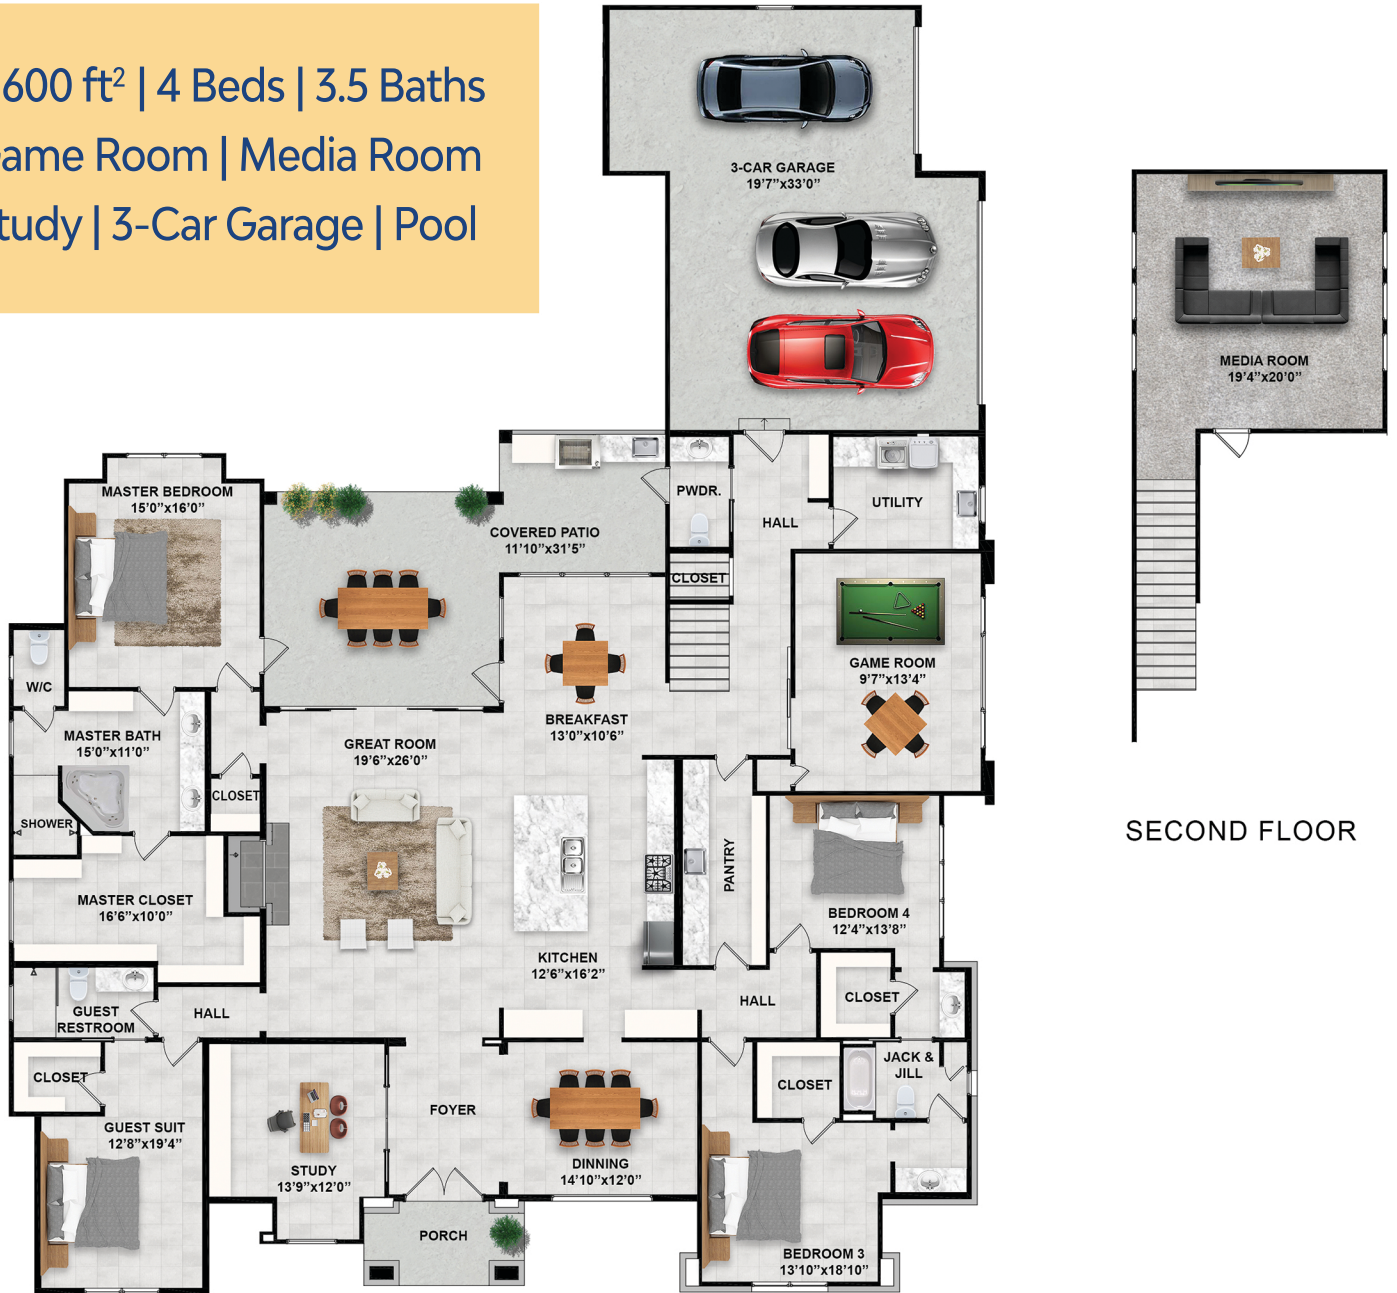

CONTACT US:

(830) 215-8896

sales@lifestylebystadler.com

Follow the **Lifestyle by Stadler** process, where *Building a Custom Home is Easier than You Think!*

MARFA FLOOR PLAN

4,600 ft² | 4 Beds | 3.5 Baths
Game Room | Media Room
Study | 3-Car Garage | Pool