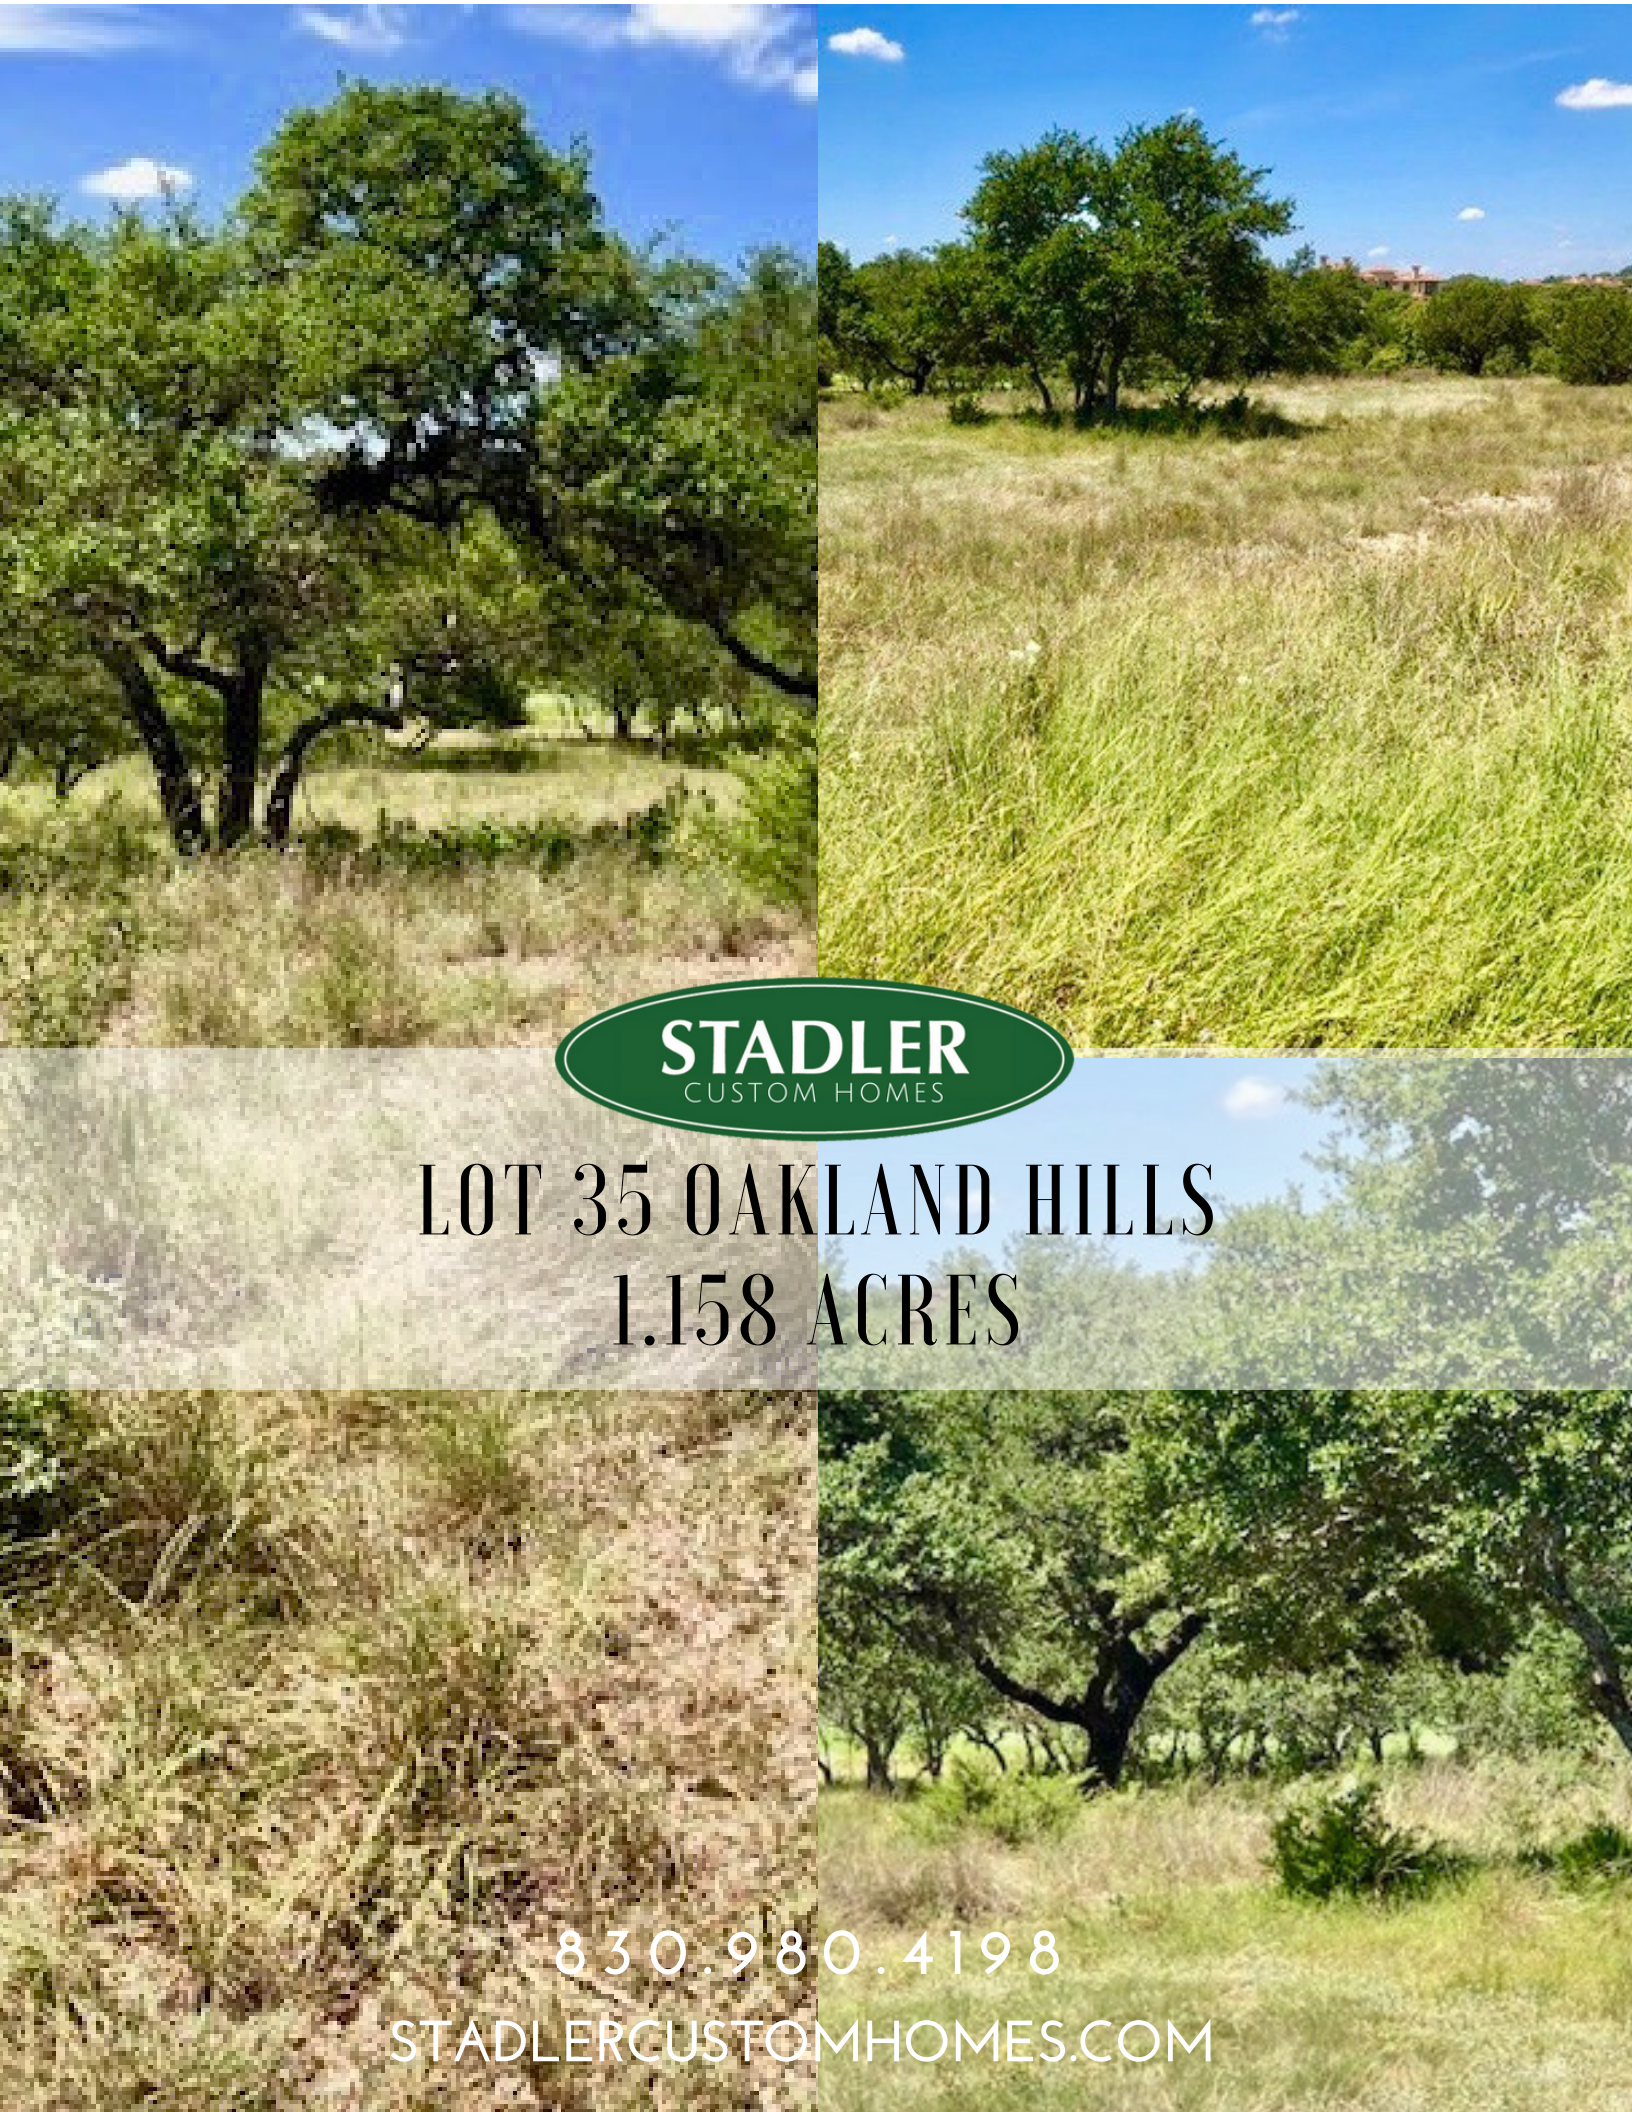

STADLER CUSTOM HOMES

AVAILABLE HOMESITE

CORDILLERA RANCH

**LOT 35 OAKLAND HILLS
1.158 ACRES**

830.980.4198

STADLERCUSTOMHOMES.COM

**LOT 35 OAKLAND HILLS
1.158 ACRES**

830.980.4198